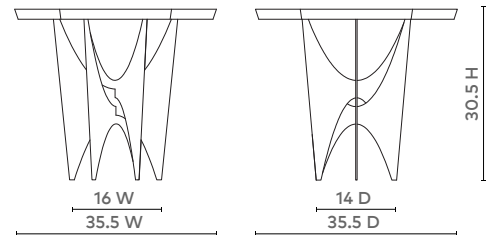

CRANE CENTER/DINING TABLE - WHITE

CRN-375-849-TB

- 35.5dia x 30.5h
- Gold Leafed Iron
- White Marble Top

WHITE