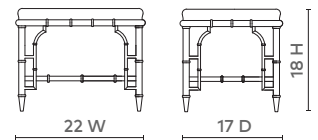

### COL-500-808

- 22w x 17d x 18h
- Gold Leafed Metal
- Linen Drop-In Cushion in Natural (Photo is for reference only, actual color can vary widely from lot to lot)
- Depending on Repeat 1/2 to 1 Yard of Fabric to Upholster