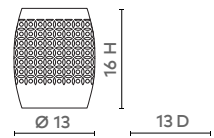

CHANTILLY STOOL, WHITE

CNL-500-109

- 13dia x 16h
- Glazed Porcelain

WHITE