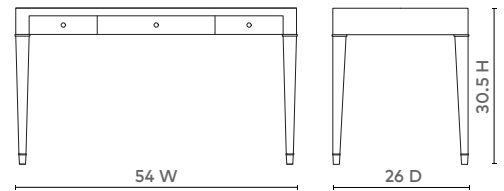

CLAUDETTE DESK - WHITE

CLU-350-5129

- 54w x 26d x 30.5h
- Washed Linen for a Natural, Organic Look
- Custom Cast Solid Brass Sabots, Hardware and Banding
- Stained Drawer Interior
- Soft Closing Glides
- Most styles have soft-closing glides.
- Three slender, inset drawers have polished brass pulls.
- Updated French 40s styling.