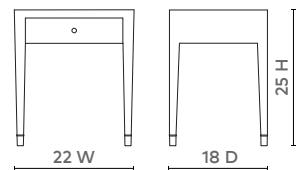

CLAUDETTE I-DRAWER SIDE TABLE - WHITE

CLU-110-5129

- 22w x 18d x 25h
- Washed Linen for a Natural, Organic Look
- Custom Cast Solid Brass Sabots, Hardware and Banding
- Stained Drawer Interior
- Soft Closing Glides
- Most styles have soft-closing glides.
- Three slender, inset drawers have polished brass pulls. Updated French 40s styling.