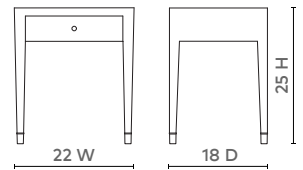

CLAUDETTE I-DRAWER SIDE TABLE - GRAY

CLU-IIO-5126

- 22w x 18d x 25h
- Washed Linen for a Natural, Organic Look
- Custom Cast Solid Brass Sabots, Hardware and Banding
- Stained Drawer Interior
- Soft Closing Glides
- Most styles have soft-closing glides.
- Three slender, inset drawers have polished brass pulls. Updated French 40s styling.