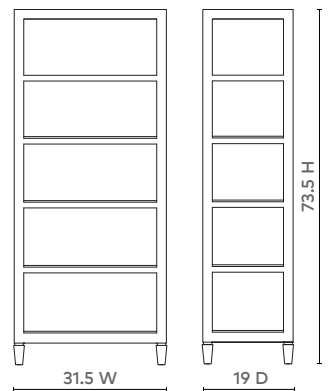

CLAIRMONT ETAGERE, WHITE

CLM-475-59

- 31.5w x 19d x 73.5h
- Lacquered Grasscloth and Veneers
- 5 Fixed Shelves

WHITE

BUNGALOW
201.405.1800 | BUNGALOW5.COM