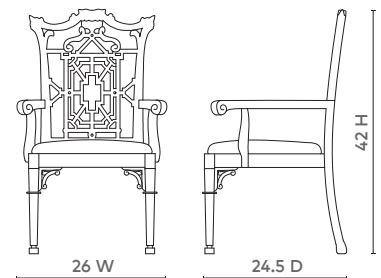

CHIPPENDALE ARMCHAIR - BLACK

CHP-555-OI

- 26w x 24.5d x 42h
- Lacquered Mahogany
- Linen Drop-In cushion
- Depending on Repeat 1/2 to 1 Yard of Fabric to Upholster

BLACK

WHITE

BUNGALOW
201.405.1800 | BUNGALOW5.COM