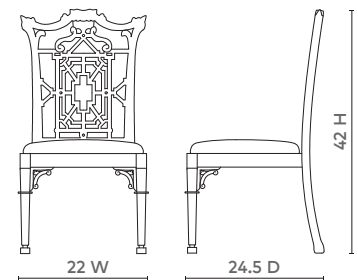

CHIPPENDALE SIDE CHAIR - BLACK

CHP-550-OI

- 22w x 24.5d x 42h
- Lacquered Mahogany
- Linen Drop-In cushion
- Depending on Repeat 1/2 to 1 Yard of Fabric to Upholster

BLACK

WHITE

BUNGALOW
201.405.1800 | BUNGALOW5.COM