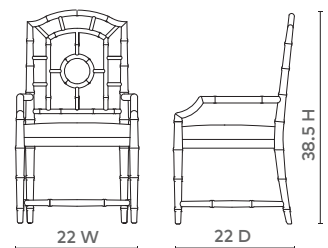

CHLOE ARMCHAIR - WALNUT

CHL-555-24

- 22w x 22d x 38.5h
- Lacquered Mahogany
- Linen Drop-In cushion
- Depending on Repeat 1/2 to 1 Yard of Fabric to Upholster

WALNUT

SPRING GREEN

NAVY BLUE

WHITE

DARK WALNUT