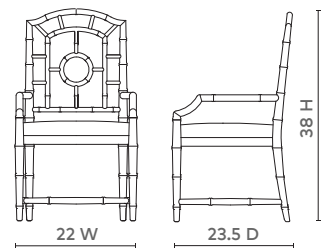

CHLOE ARMCHAIR, SPRING GREEN

CHL-555-O7

- 22w x 23.5d x 38h
- Lacquered Mahogany
- Linen Drop-In cushion
- Depending on Repeat 1/2 to 1 Yard of Fabric to Upholster

SPRING GREEN

NAVY BLUE

WHITE

WALNUT

DARK WALNUT