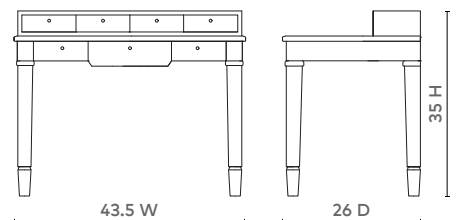

## CHELSEA DESK - MIRROR

CHE-350-79-TB

- 43.5w x 26d x 35h
- Mirror on Wood
- Chrome Finish Ball Pull
- Painted Drawer Interiors
- Full Extension Glides

MIRROR