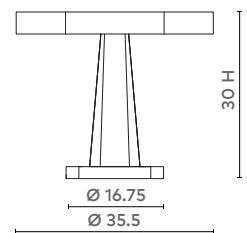

CECILIA CENTER/DINING TABLE, MIRROR

CCL-375-79

- 35.5dia x 30h
- Mirror on Wood

MIRROR