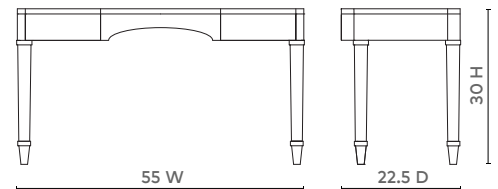

CECILIA DESK - MIRROR

CCL-350-79

- 55w x 22.5d x 30h
- Mirror on Wood
- Painted Drawer Interiors
- Full Extension Glides

MIRROR