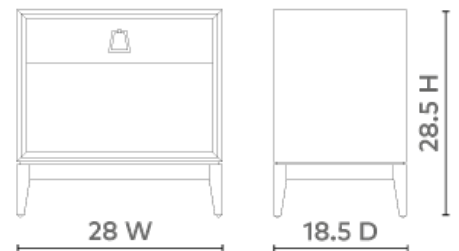

Cameron 1-Drawer Side Table, Soft Gray

CAN-110-97

28w x 18.5d x 28.5h

Clear Lacquered Ceredis Oak & White Lacquer Drawer Front

Polished Brass Accents

Gray Wash Drawer Interior

Full Extension Glides

SCAN IT FOR MORE