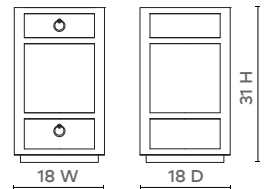

CAMILLA 2-DRAWER SIDE TABLE - STRAW

CAM-120-6134

- 18w x 18d x 31h
- Lacquered Grasscloth
- Chrome Finish Ring Pull
- Stained Drawer Interiors
- Soft Closing Glides

STRAW

WHITE

MOSS GRAY
TWEED