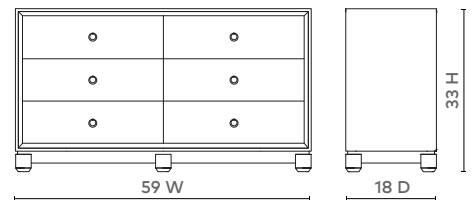

CALVIN 6-DRAWER - NAVY BLUE

CAL-250-68

- 59w x 18d x 33h
- Cerused Oak and Grasscloth
- Polished Nickel Finish Ring Pull
- Stained Drawer Interiors
- Soft Closing Glides

NAVY  
BLUE

**BUNGALOW**  
201.405.1800 | BUNGALOW5.COM