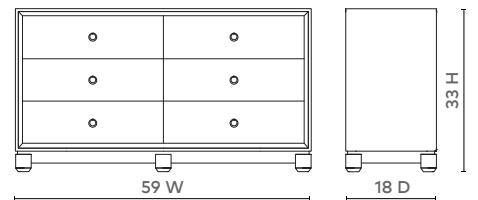

CALVIN 6-DRAWER - NATURAL

CAL-250-64

- 59w x 18d x 33h
- Cerused Oak and Grasscloth
- Polished Nickel Finish Ring Pull
- Stained Drawer Interiors
- Soft Closing Glides

NATURAL

SAGE
GREEN

BUNGALOW
201.405.1800 | BUNGALOW5.COM