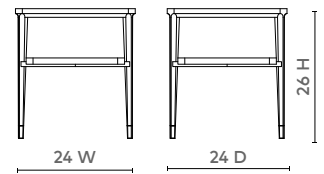

BERTRAM SIDE TABLE, LIGHT GRAY CERUSED OAK

BTM-100-97

- 24w x 24d x 26h
- Straight-Grain Light Gray Cerused Oak
- Brushed Brass Details
- 1 Fixed Shelf

LIGHT GRAY
CERUSED OAK

BLEACHED
CERUSED OAK