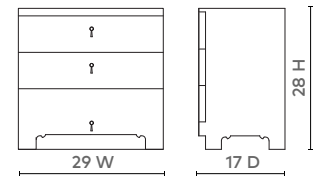

BRIGITTE 3-DRAWER SIDE TABLE - WHITE

BRI-130-O9

- 29w x 17d x 28h
- Lacquered Wood
- Chrome Finish Tassel Pull
- Stained Drawer Interiors
- Soft Closing Glides

WHITE