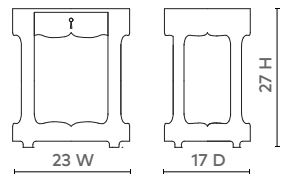

BRIGITTE I-DRAWER SIDE TABLE - WHITE

BRI-IIO-09

- 23w x 17d x 27h
- Lacquered Wood
- Chrome Finish Tassel Pull
- Stained Drawer Interior
- Soft Closing Glides

WHITE