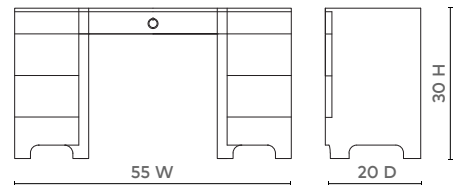

BOUQUET DESK - NATURAL

BOU-350-64-TB

- 55w x 20d x 30h
- Lacquered Grasscloth
- Gold or Polished Nickel Finish Ring Pull
- Stained Drawer Interiors
- Full Extension Glides

NATURAL

WHITE

NAVY  
BLUE

**BUNGALOW**  
201.405.1800 | BUNGALOW5.COM