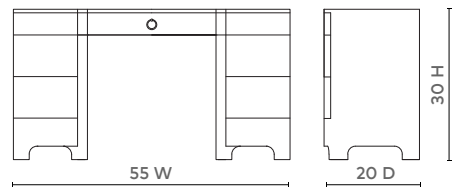

BOUQUET DESK, CELADON GREEN

**BOU-350-62-TB**

- 55w x 20d x 30h
- Lacquered Grasscloth
- Gold or Polished Nickel Finish Ring Pull
- Stained Drawer Interiors
- Full Extension Glides

CELADON GREEN

NATURAL

WHITE