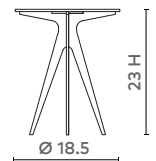

BENTLEY SIDE TABLE - GOLD

BNT-100-828-TB

- 18.5dia x 23h
- Pebbled Bronze Finished Iron
- Clear Glass Top

GOLD

CHAMPAGNE
BRONZE