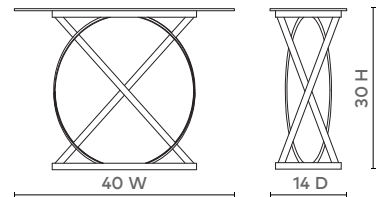

BELT CONSOLE TABLE - GOLD

BLT-400-808-TB

- 40w x 14d x 30h
- Gold Leafed Metal
- Clear Glass Top

GOLD

BUNGALOW
201.405.1800 | BUNGALOW5.COM