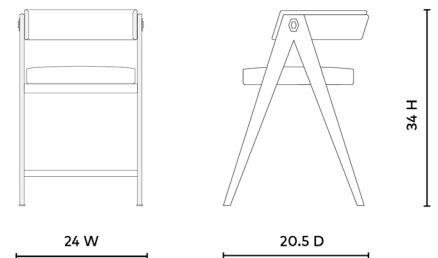

BENNETT COUNTER STOOL, NAVY BLUE

BET-575-408

- 24w x 20.5d x 34h
- Leather Upholstered Cushion
- Leather Wrapped Back & Legs

NAVY BLUE BLACK