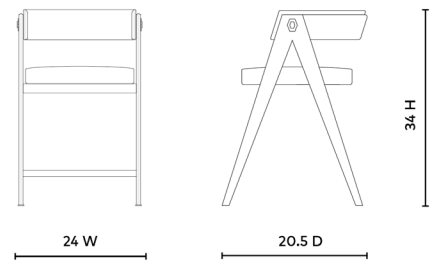

BENNETT COUNTER STOOL, BLACK

BET-575-40I

- 24w x 20.5d x 34h
- Leather Upholstered Cushion
- Leather Wrapped Back & Legs

BLACK

NAVY BLUE