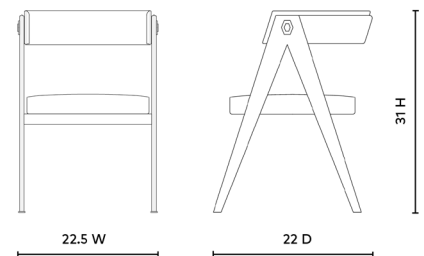

BENNETT ARMCHAIR, NAVY BLUE

BET-55O-4O8

- 22.5w x 22d x 31h
- Leather Upholstered Cushion
- Leather Wrapped Back & Legs

NAVY BLUE    BLACK