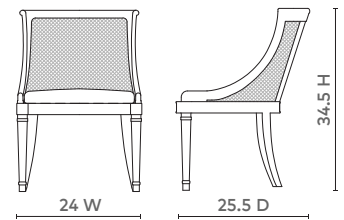

BAY ARMCHAIR - WHITE

BAY-555-O9

- 24w x 25.5d x 34.5h
- Antique Lacquered Mahogany and Cane
- Leather Drop-In Cushion

WHITE

GRAY

BUNGALOW
201.405.1800 | BUNGALOW5.COM