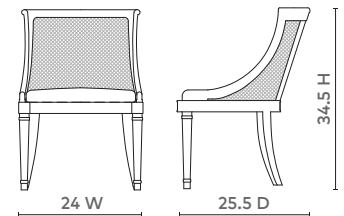

BAY ARMCHAIR, GRAY

BAY-555-O6

- 24w x 25.5d x 34.5h
- Antique Lacquered Mahogany and Cane
- Leather Drop-In Cushion

GRAY

WHITE

**BUNGALOW**  
201.405.1800 | BUNGALOW5.COM