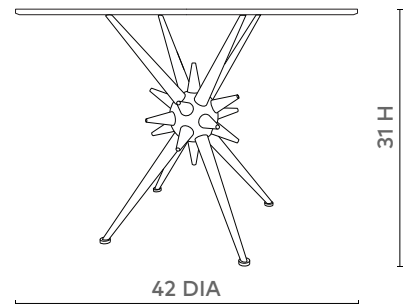

ATOMIC CENTER TABLE, GOLD

ATO-375-803-TB

- 42dia x 31h
- Brushed Brass Finish
- Clear Glass Top

BRASS