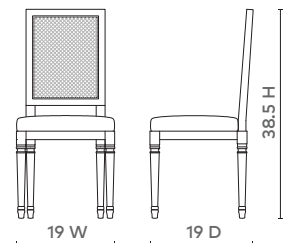

ANNETTE SIDE CHAIR - GRAY

ANN-55O-96

- 19w x 19d x 38.5h
- Limed Oak Finish
- Linen Upholstered Cushion

GRAY

NATURAL