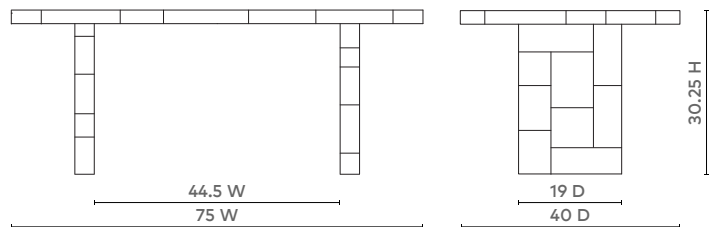

ALISA DINING TABLE, MIRROR

ALS-375-79-TB

- 75w x 40d x 30.25h
- Mirror on Wood
- Hand-Ground Mirrored Edges

MIRROR