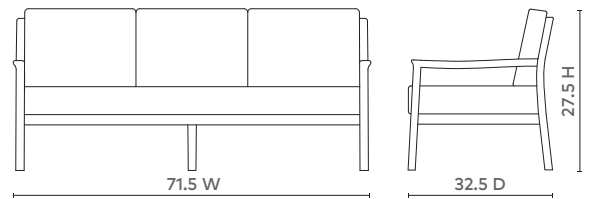

ALBIN SOFA CUSHION COVER, BLUE

ALN-580-68-C

- Ow x Od x Oh
- Velvet

NATURAL

BLUE