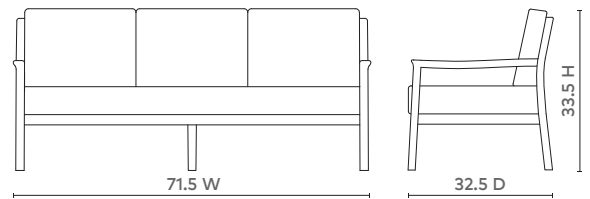

ALBIN SOFA CUSHION COVER, NATURAL

ALN-58O-64-C

- Ow x Od x Oh
- Woven Linen

BLUE

NATURAL