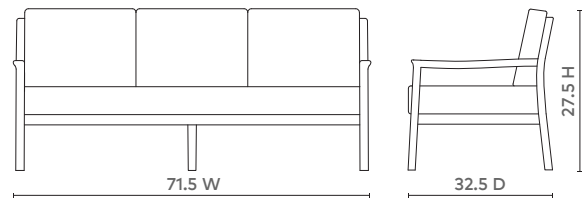

ALBIN SOFA, WHITE

**ALN-580-09**

- 71.5w x 32.5d x 27.5h
- Lacquered Mahogany

WHITE