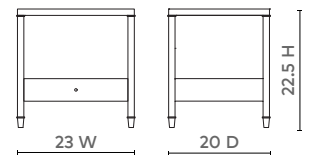

ALESSANDRA I-DRAWER SIDE TABLE, BLACK

ALA-110-9401

- 23w x 20d x 22.5h
- Cat's Eye Veneer
- Polished Nickel Pulls & Details
- Stained Interior with Soft Closing Glides

BLACK    NAVY BLUE    TAUPE GRAY