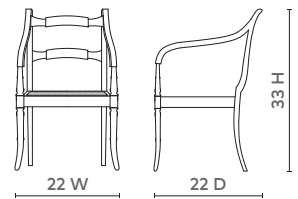

ADAM ARMCHAIR, WHITE

ADA-555-O9

- 21.5w x 22d x 33h
- Antique Lacquered Mahogany

WHITE