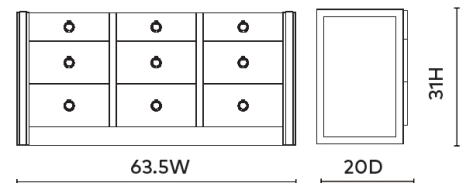

### **ABR-250-6301-91**

63.5w x 20d x 31h

Clear Lacquered Silky Grasscloth & Black Cerused Oak

Veneer Interior

Soft Closing Glides

SCAN IT FOR MORE

**VILLA & HOUSE**  
www.VandH.com