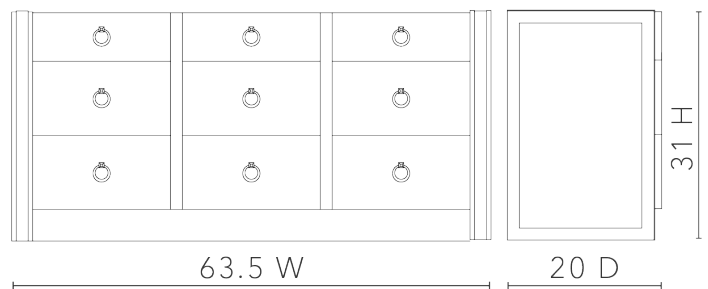

VILLA & HOUSE
www.VandH.com