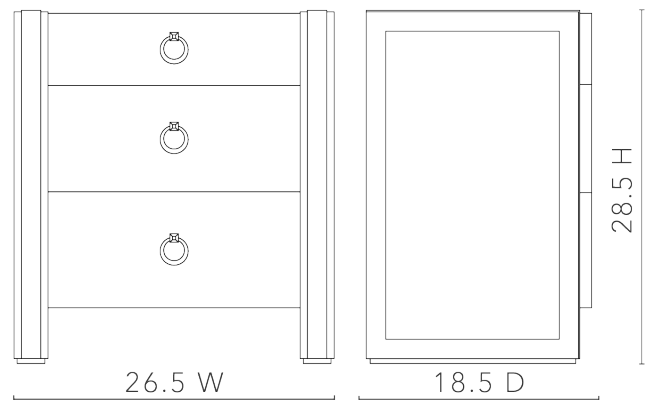

VILLA & HOUSE
www.VandH.com