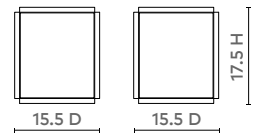

ABBOTT SIDE TABLE, GOLD

ABB-100-849

- 15.5w x 15.5d x 17.5h
- Gold Leafed Iron
- Marble Top
- Mirrored Shelf

GOLD